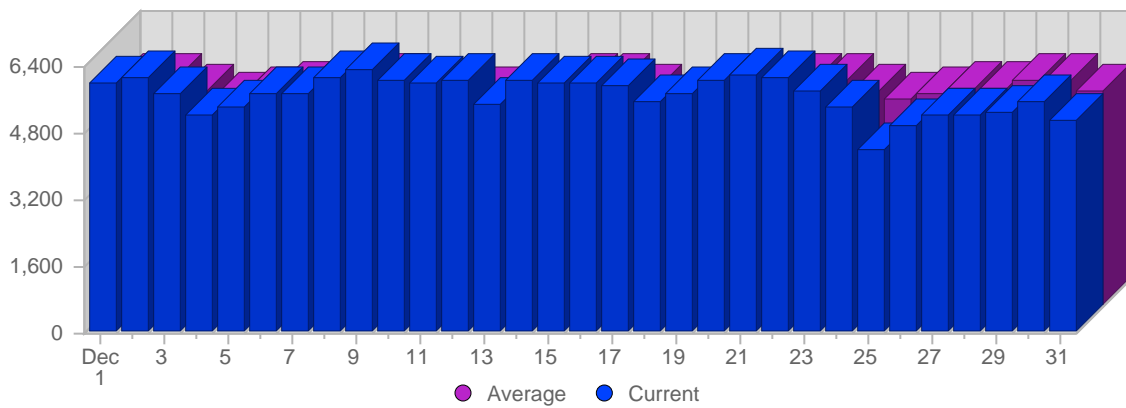

Traffic and Activity > Visits

Report Description

Report Description: Visits during the month of December 2006
 Report Range: Month of December 2006
 Report Scope: Historical Data

Historic Breakdown

Breakdown

Date	Total Visits	Average Visits Historically	Change	Percent of Total Visits
Fri Dec 1st, 2006	5,964	5,387,28	+5,964 ▲	3,38%
Sat Dec 2nd, 2006	6,090	5,418,44	+6,090 ▲	3,46%
Sun Dec 3rd, 2006	5,717	5,145,84	+343 ▲	3,24%
Mon Dec 4th, 2006	5,243	4,942,32	-248 ▼	2,97%
Tue Dec 5th, 2006	5,408	5,078,42	-416 ▼	3,07%
Wed Dec 6th, 2006	5,733	5,230,83	+70 ▲	3,25%
Thu Dec 7th, 2006	5,731	5,193,27	-12 ▼	3,25%
Fri Dec 8th, 2006	6,094	5,387,28	+130 ▲	3,46%
Sat Dec 9th, 2006	6,301	5,418,44	+211 ▲	3,57%
Sun Dec 10th, 2006	6,058	5,145,84	+341 ▲	3,44%
Mon Dec 11th, 2006	6,011	4,942,32	+768 ▲	3,41%
Tue Dec 12th, 2006	6,061	5,078,42	+653 ▲	3,44%
Wed Dec 13th, 2006	5,453	5,230,83	-280 ▼	3,09%
Thu Dec 14th, 2006	6,070	5,193,27	+339 ▲	3,44%
Fri Dec 15th, 2006	6,007	5,387,28	-87 ▼	3,41%
Sat Dec 16th, 2006	5,986	5,418,44	-315 ▼	3,40%
Sun Dec 17th, 2006	5,895	5,145,84	-163 ▼	3,34%
Mon Dec 18th, 2006	5,505	4,942,32	-506 ▼	3,12%
Tue Dec 19th, 2006	5,742	5,078,42	-319 ▼	3,26%
Wed Dec 20th, 2006	6,016	5,230,83	+563 ▲	3,41%
Thu Dec 21st, 2006	6,163	5,193,27	+93 ▲	3,50%
Fri Dec 22nd, 2006	6,124	5,387,28	+117 ▲	3,47%
Sat Dec 23rd, 2006	5,814	5,418,44	-172 ▼	3,30%
Sun Dec 24th, 2006	5,419	5,145,84	-476 ▼	3,07%
Mon Dec 25th, 2006	4,401	4,942,32	-1,104 ▼	2,50%
Tue Dec 26th, 2006	4,949	5,078,42	-793 ▼	2,81%
Wed Dec 27th, 2006	5,223	5,230,83	-793 ▼	2,96%
Thu Dec 28th, 2006	5,231	5,193,27	-932 ▼	2,97%
Fri Dec 29th, 2006	5,287	5,387,28	-837 ▼	2,00%
Sat Dec 30th, 2006	5,530	5,418,44	-284 ▼	3,14%
Sun Dec 31st, 2006	5,066	5,145,84	-353 ▼	2,87%
	176,292	184,308		