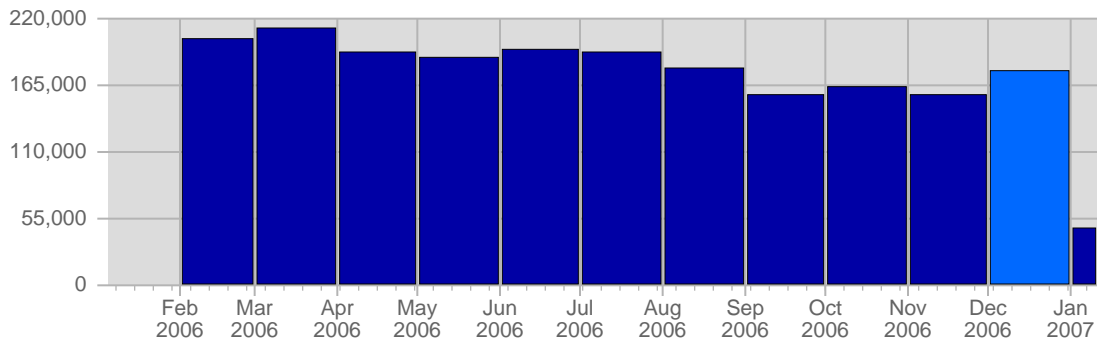

Traffic and Activity > Visits

Report Description

Report Description: Visits during the month of December 2006
 Report Range: Month of December 2006
 Report Scope: Historical Data

Historic Breakdown

Breakdown

Date	Total Visits	Average Visits Historically	Change	Percent of Total Visits
Fri Dec 1st, 2006	5,964	5,387,28	+5,964 ▲	3,38%
Sat Dec 2nd, 2006	6,090	5,418,44	+6,090 ▲	3,46%
Sun Dec 3rd, 2006	5,717	5,145,84	+343 ▲	3,24%
Mon Dec 4th, 2006	5,243	4,942,32	-248 ▼	2,97%
Tue Dec 5th, 2006	5,408	5,078,42	-416 ▼	3,07%
Wed Dec 6th, 2006	5,733	5,230,83	+70 ▲	3,25%
Thu Dec 7th, 2006	5,731	5,193,27	-12 ▼	3,25%
Fri Dec 8th, 2006	6,094	5,387,28	+130 ▲	3,46%
Sat Dec 9th, 2006	6,301	5,418,44	+211 ▲	3,57%
Sun Dec 10th, 2006	6,058	5,145,84	+341 ▲	3,44%
Mon Dec 11th, 2006	6,011	4,942,32	+768 ▲	3,41%
Tue Dec 12th, 2006	6,061	5,078,42	+653 ▲	3,44%
Wed Dec 13th, 2006	5,453	5,230,83	-280 ▼	3,09%
Thu Dec 14th, 2006	6,070	5,193,27	+339 ▲	3,44%
Fri Dec 15th, 2006	6,007	5,387,28	-87 ▼	3,41%
Sat Dec 16th, 2006	5,986	5,418,44	-315 ▼	3,40%
Sun Dec 17th, 2006	5,895	5,145,84	-163 ▼	3,34%
Mon Dec 18th, 2006	5,505	4,942,32	-506 ▼	3,12%
Tue Dec 19th, 2006	5,742	5,078,42	-319 ▼	3,26%
Wed Dec 20th, 2006	6,016	5,230,83	+563 ▲	3,41%
Thu Dec 21st, 2006	6,163	5,193,27	+93 ▲	3,50%
Fri Dec 22nd, 2006	6,124	5,387,28	+117 ▲	3,47%
Sat Dec 23rd, 2006	5,814	5,418,44	-172 ▼	3,30%
Sun Dec 24th, 2006	5,419	5,145,84	-476 ▼	3,07%
Mon Dec 25th, 2006	4,401	4,942,32	-1,104 ▼	2,50%
Tue Dec 26th, 2006	4,949	5,078,42	-793 ▼	2,81%
Wed Dec 27th, 2006	5,223	5,230,83	-793 ▼	2,96%
Thu Dec 28th, 2006	5,231	5,193,27	-932 ▼	2,97%
Fri Dec 29th, 2006	5,287	5,387,28	-837 ▼	2,00%
Sat Dec 30th, 2006	5,530	5,418,44	-284 ▼	3,14%
Sun Dec 31st, 2006	5,066	5,145,84	-353 ▼	2,87%
	176,292	184,308		