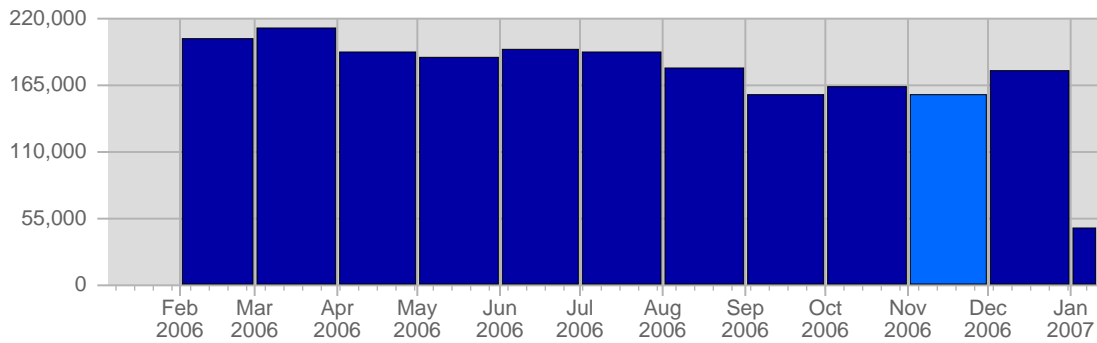

Traffic and Activity > Visits

Report Description

Report Description: Visits during the month of November 2006
 Report Range: Month of November 2006
 Report Scope: Historical Data

Historic Breakdown

Breakdown

Date	Total Visits	Average Visits Historically	Change	Percent of Total Visits
Wed Nov 1st, 2006	4,867	5,230,83	+4,867 ▲	3,08%
Thu Nov 2nd, 2006	4,855	5,193,27	+4,855 ▲	3,07%
Fri Nov 3rd, 2006	5,226	5,387,28	+5,226 ▲	3,30%
Sat Nov 4th, 2006	5,762	5,418,44	+5,762 ▲	3,64%
Sun Nov 5th, 2006	5,576	5,145,84	+104 ▲	3,52%
Mon Nov 6th, 2006	5,015	4,942,32	-73 ▼	3,17%
Tue Nov 7th, 2006	4,932	5,078,42	+269 ▲	3,12%
Wed Nov 8th, 2006	4,584	5,230,83	-283 ▼	2,90%
Thu Nov 9th, 2006	4,780	5,193,27	-75 ▼	3,02%
Fri Nov 10th, 2006	4,994	5,387,28	-232 ▼	3,16%
Sat Nov 11th, 2006	5,088	5,418,44	-674 ▼	3,22%
Sun Nov 12th, 2006	5,082	5,145,84	-494 ▼	3,21%
Mon Nov 13th, 2006	4,392	4,942,32	-623 ▼	2,78%
Tue Nov 14th, 2006	4,952	5,078,42	+20 ▲	3,13%
Wed Nov 15th, 2006	4,902	5,230,83	+318 ▲	3,10%
Thu Nov 16th, 2006	4,971	5,193,27	+191 ▲	3,14%
Fri Nov 17th, 2006	5,584	5,387,28	+590 ▲	3,53%
Sat Nov 18th, 2006	5,944	5,418,44	+856 ▲	3,76%
Sun Nov 19th, 2006	5,787	5,145,84	+705 ▲	3,66%
Mon Nov 20th, 2006	5,138	4,942,32	+746 ▲	3,25%
Tue Nov 21st, 2006	5,092	5,078,42	+140 ▲	3,22%
Wed Nov 22nd, 2006	5,696	5,230,83	+794 ▲	3,60%
Thu Nov 23rd, 2006	5,370	5,193,27	+399 ▲	3,39%
Fri Nov 24th, 2006	5,708	5,387,28	+124 ▲	3,61%
Sat Nov 25th, 2006	5,841	5,418,44	-103 ▼	3,69%
Sun Nov 26th, 2006	5,374	5,145,84	-413 ▼	3,40%
Mon Nov 27th, 2006	5,491	4,942,32	+353 ▲	3,47%
Tue Nov 28th, 2006	5,824	5,078,42	+732 ▲	3,68%
Wed Nov 29th, 2006	5,663	5,230,83	-33 ▼	3,58%
Thu Nov 30th, 2006	5,743	5,193,27	+373 ▲	3,63%
	158,233	184,308		