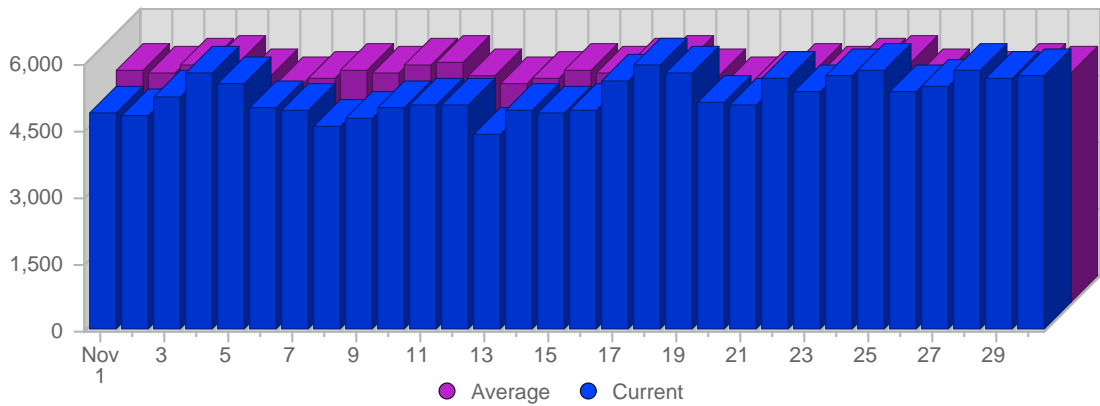

Traffic and Activity > Visits

Report Description

Report Description: Visits during the month of November 2006
 Report Range: Month of November 2006
 Report Scope: Historical Data

Historic Breakdown

Breakdown

Date	Total Visits	Average Visits Historically	Change	Percent of Total Visits
Wed Nov 1st, 2006	4,867	5,230,83	+4,867 ▲	3,08%
Thu Nov 2nd, 2006	4,855	5,193,27	+4,855 ▲	3,07%
Fri Nov 3rd, 2006	5,226	5,387,28	+5,226 ▲	3,30%
Sat Nov 4th, 2006	5,762	5,418,44	+5,762 ▲	3,64%
Sun Nov 5th, 2006	5,576	5,145,84	+104 ▲	3,52%
Mon Nov 6th, 2006	5,015	4,942,32	-73 ▼	3,17%
Tue Nov 7th, 2006	4,932	5,078,42	+269 ▲	3,12%
Wed Nov 8th, 2006	4,584	5,230,83	-283 ▼	2,90%
Thu Nov 9th, 2006	4,780	5,193,27	-75 ▼	3,02%
Fri Nov 10th, 2006	4,994	5,387,28	-232 ▼	3,16%
Sat Nov 11th, 2006	5,088	5,418,44	-674 ▼	3,22%
Sun Nov 12th, 2006	5,082	5,145,84	-494 ▼	3,21%
Mon Nov 13th, 2006	4,392	4,942,32	-623 ▼	2,78%
Tue Nov 14th, 2006	4,952	5,078,42	+20 ▲	3,13%
Wed Nov 15th, 2006	4,902	5,230,83	+318 ▲	3,10%
Thu Nov 16th, 2006	4,971	5,193,27	+191 ▲	3,14%
Fri Nov 17th, 2006	5,584	5,387,28	+590 ▲	3,53%
Sat Nov 18th, 2006	5,944	5,418,44	+856 ▲	3,76%
Sun Nov 19th, 2006	5,787	5,145,84	+705 ▲	3,66%
Mon Nov 20th, 2006	5,138	4,942,32	+746 ▲	3,25%
Tue Nov 21st, 2006	5,092	5,078,42	+140 ▲	3,22%
Wed Nov 22nd, 2006	5,696	5,230,83	+794 ▲	3,60%
Thu Nov 23rd, 2006	5,370	5,193,27	+399 ▲	3,39%
Fri Nov 24th, 2006	5,708	5,387,28	+124 ▲	3,61%
Sat Nov 25th, 2006	5,841	5,418,44	-103 ▼	3,69%
Sun Nov 26th, 2006	5,374	5,145,84	-413 ▼	3,40%
Mon Nov 27th, 2006	5,491	4,942,32	+353 ▲	3,47%
Tue Nov 28th, 2006	5,824	5,078,42	+732 ▲	3,68%
Wed Nov 29th, 2006	5,663	5,230,83	-33 ▼	3,58%
Thu Nov 30th, 2006	5,743	5,193,27	+373 ▲	3,63%
	158,233	184,308		