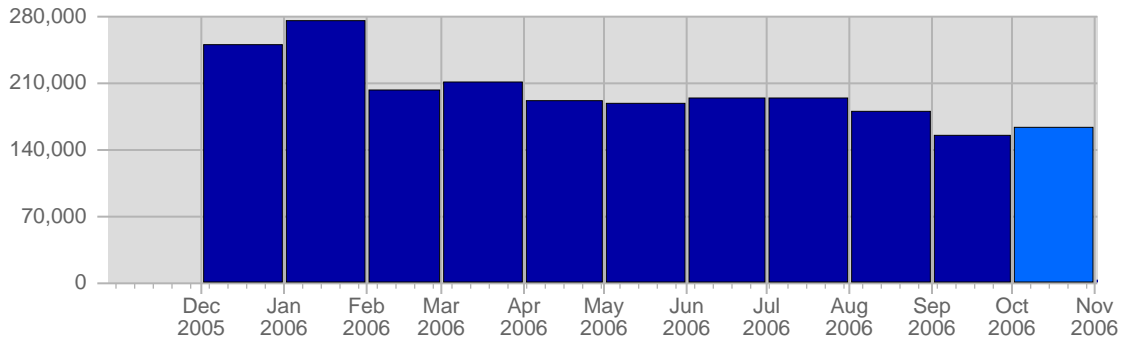

## Traffic and Activity > Visits

### Report Description

Report Description: Visits during the month of October 2006  
 Report Range: Month of October 2006  
 Report Scope: Historical Data

### Breakdown

Date	Total Visits	Average Visits Historically	Change	Percent of Total Visits
Sun Oct 1st, 2006	5,014	5,096.00	+5,014 ▲	3,05%
Mon Oct 2nd, 2006	5,307	4,918,78	+5,307 ▲	3,23%
Tue Oct 3rd, 2006	4,885	5,053,64	+4,885 ▲	2,97%
Wed Oct 4th, 2006	5,441	5,217,38	+5,441 ▲	3,31%
Thu Oct 5th, 2006	5,146	5,163,40	+5,146 ▲	3,13%
Fri Oct 6th, 2006	5,553	5,360,50	+5,553 ▲	3,38%
Sat Oct 7th, 2006	5,829	5,379,79	+5,829 ▲	3,54%
Sun Oct 8th, 2006	6,037	5,096.00	+1,023 ▲	3,67%
Mon Oct 9th, 2006	5,215	4,918,78	-92 ▼	3,17%
Tue Oct 10th, 2006	5,110	5,053,64	+225 ▲	3,11%
Wed Oct 11th, 2006	5,039	5,217,38	-402 ▼	3,06%
Thu Oct 12th, 2006	4,982	5,163,40	-164 ▼	3,03%
Fri Oct 13th, 2006	5,544	5,360,50	-9 ▼	3,37%
Sat Oct 14th, 2006	5,697	5,379,79	-132 ▼	3,46%
Sun Oct 15th, 2006	5,798	5,096.00	-239 ▼	3,52%
Mon Oct 16th, 2006	5,390	4,918,78	+175 ▲	3,28%
Tue Oct 17th, 2006	5,555	5,053,64	+445 ▲	3,38%
Wed Oct 18th, 2006	5,177	5,217,38	+138 ▲	3,15%
Thu Oct 19th, 2006	5,366	5,163,40	+384 ▲	3,26%
Fri Oct 20th, 2006	5,355	5,360,50	-189 ▼	3,26%
Sat Oct 21st, 2006	5,406	5,379,79	-291 ▼	3,29%
Sun Oct 22nd, 2006	5,201	5,096.00	-597 ▼	3,16%
Mon Oct 23rd, 2006	4,740	4,918,78	-650 ▼	2,88%
Tue Oct 24th, 2006	4,836	5,053,64	-719 ▼	2,94%
Wed Oct 25th, 2006	5,340	5,217,38	+163 ▲	3,25%
Thu Oct 26th, 2006	5,095	5,163,40	-271 ▼	3,10%
Fri Oct 27th, 2006	5,559	5,360,50	+204 ▲	3,38%
Sat Oct 28th, 2006	5,699	5,379,79	+293 ▲	3,46%
Sun Oct 29th, 2006	5,472	5,096.00	+271 ▲	3,33%
Mon Oct 30th, 2006	5,088	4,918,78	+348 ▲	3,09%
Tue Oct 31st, 2006	4,663	5,053,64	-173 ▼	2,83%
	164,539	-		