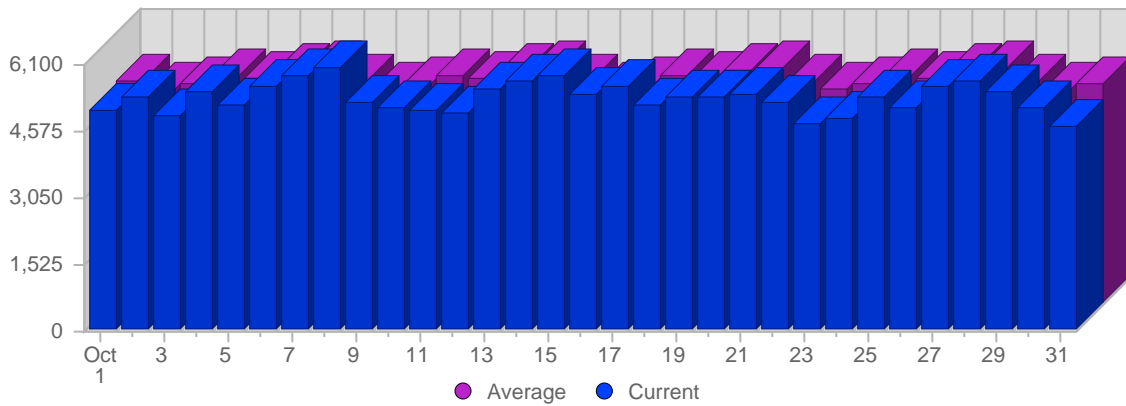

## Traffic and Activity > Visits

### Report Description

Report Description: Visits during the month of October 2006  
 Report Range: Month of October 2006  
 Report Scope: Historical Data

### Historic Breakdown

### Breakdown

Date	Total Visits	Average Visits Historically	Change	Percent of Total Visits
Sun Oct 1st, 2006	5,014	5,096.00	+5,014 ▲	3,05%
Mon Oct 2nd, 2006	5,307	4,918,78	+5,307 ▲	3,23%
Tue Oct 3rd, 2006	4,885	5,053,64	+4,885 ▲	2,97%
Wed Oct 4th, 2006	5,441	5,217,38	+5,441 ▲	3,31%
Thu Oct 5th, 2006	5,146	5,163,40	+5,146 ▲	3,13%
Fri Oct 6th, 2006	5,553	5,360,50	+5,553 ▲	3,38%
Sat Oct 7th, 2006	5,829	5,379,79	+5,829 ▲	3,54%
Sun Oct 8th, 2006	6,037	5,096.00	+1,023 ▲	3,67%
Mon Oct 9th, 2006	5,215	4,918,78	-92 ▼	3,17%
Tue Oct 10th, 2006	5,110	5,053,64	+225 ▲	3,11%
Wed Oct 11th, 2006	5,039	5,217,38	-402 ▼	3,06%
Thu Oct 12th, 2006	4,982	5,163,40	-164 ▼	3,03%
Fri Oct 13th, 2006	5,544	5,360,50	-9 ▼	3,37%
Sat Oct 14th, 2006	5,697	5,379,79	-132 ▼	3,46%
Sun Oct 15th, 2006	5,798	5,096.00	-239 ▼	3,52%
Mon Oct 16th, 2006	5,390	4,918,78	+175 ▲	3,28%
Tue Oct 17th, 2006	5,555	5,053,64	+445 ▲	3,38%
Wed Oct 18th, 2006	5,177	5,217,38	+138 ▲	3,15%
Thu Oct 19th, 2006	5,366	5,163,40	+384 ▲	3,26%
Fri Oct 20th, 2006	5,355	5,360,50	-189 ▼	3,26%
Sat Oct 21st, 2006	5,406	5,379,79	-291 ▼	3,29%
Sun Oct 22nd, 2006	5,201	5,096.00	-597 ▼	3,16%
Mon Oct 23rd, 2006	4,740	4,918,78	-650 ▼	2,88%
Tue Oct 24th, 2006	4,836	5,053,64	-719 ▼	2,94%
Wed Oct 25th, 2006	5,340	5,217,38	+163 ▲	3,25%
Thu Oct 26th, 2006	5,095	5,163,40	-271 ▼	3,10%
Fri Oct 27th, 2006	5,559	5,360,50	+204 ▲	3,38%
Sat Oct 28th, 2006	5,699	5,379,79	+293 ▲	3,46%
Sun Oct 29th, 2006	5,472	5,096.00	+271 ▲	3,33%
Mon Oct 30th, 2006	5,088	4,918,78	+348 ▲	3,09%
Tue Oct 31st, 2006	4,663	5,053,64	-173 ▼	2,83%
	164,539	-		